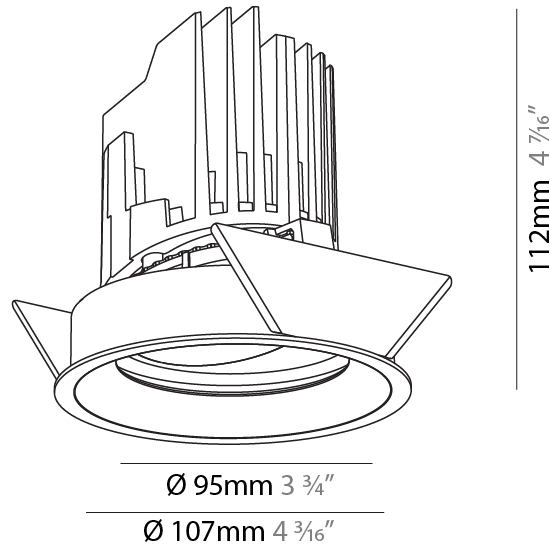

GENERAL

Series: Bioniq
 Subseries: Bioniq Round Adjustable
 Brand: Prolight
 Division: Architectural
 Mounting Type: Recessed
 Mounting Location: Ceiling
 Subcategory: Downlight

PHYSICAL

Shape: Round
 Diameter (mm): 107
 Diameter (in): 4 3/16
 Height (mm): 112
 Height (in): 4 7/16
 Ceiling Thickness (mm): 10 / 12.5 / 15
 Ceiling Thickness (in): 3/8 or 1/2 or 9/16
 Min. Recessing Depth (mm): 130
 Min. Recessing Depth (in): 5 1/8
 Light Distribution: Adjustable / Downlight
 Weight (kg): 0.47
 Weight (lbs): 1.04
 Fixture Finish: SSR / BKV / CWI / CRY / HAB / UFT / ITA / RUA / FTG / MYG / LOD / PUS / FRO / FUP / KIA / POP / BLS / SPG / MEY / GOH / GUM / CHC / COM / ABZ / JAG / OBR / MOS / ROR
 Fixture Material: Aluminum Die Cast
 Cut-out Measurements: 98mm / 3 7/8"

OPTICAL

Reflector°: 10
 Optic°: Lens Pack - No Lens
 Adjustability: Rotational 355°; Tilt 30°

RATINGS AND CERTIFICATIONS

Certified By: Certified for North American Standards
 IP rating: IP20

						
	98mm 3 7/8"	130mm 5 1/8"	10 15mm 3/8" 9/16"	30°	355°	
	A					