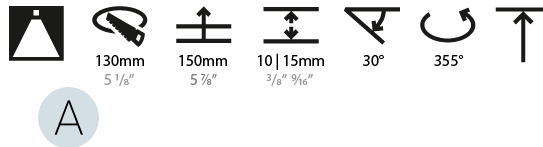

ELECTRICAL

Lamp Type: LED (Zhaga Standard)
Input Wattage (W): 28
Total Output Wattage (W): 26.4
Dimming: Tri-Mode (Non-Dimming and Phase Dimming (120Vac only) and 0-10V Dimming)
Driver Included: No
Driver Location: Recessed Housing
Driver Type: Constant Current - Universal
Driver Class: Class 2
Housing: See components
Input Voltage (V): 120 - 277
Constant Current (MA): 700

LED

Number of LEDs: 1
Color Temperature (°K): 2700 / 3000 / 3500 / 4000
Max. Delivered Lumen (lm): 2191 / 2280 / 2415 / 2164
Nominal Lumen (lm): 2909 / 3028 / 3208 / 3273
CRI: >90 CRI
Efficiency (%): 63.10%
Lamp Life (hrs): 50000

OPTICAL

Reflector°: 18 / 38
Optic°: Lens Pack - No Lens / Linear Spread Lens / Honeycomb / Spread Lens
Adjustability: Rotational 355°; Tilt 30°

RATINGS AND CERTIFICATIONS

Certified By: Certified for North American Standards
IP rating: IP20
Zaneen Group Inc. © 2024, T 1800-388-3382, F 416-247-9319, www.zaneen.com